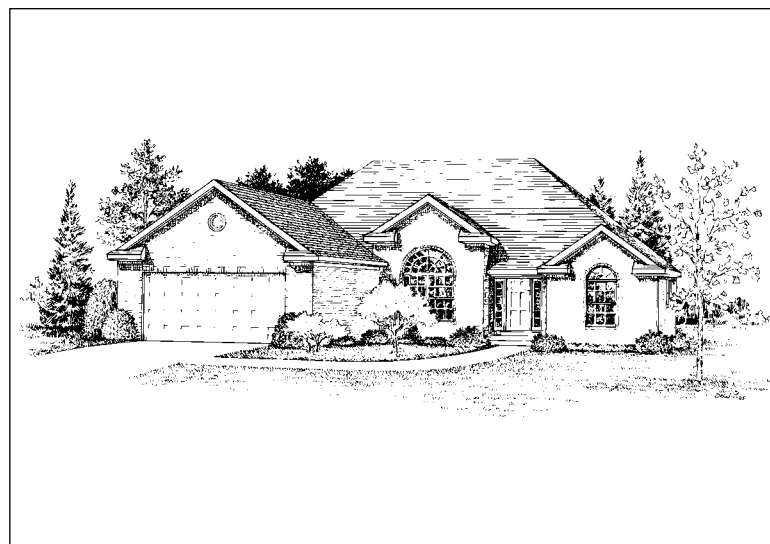

# Legacy Estates

9274 Castlebury Rd., Temperance

**Fornwald Fine Homes, Inc.**  
**Matt Fornwald**  
**1614 Smith Rd.,**  
**Temperance, MI 48182**  
**734-850-1600**  
**Fax: 734-847-9334**  
**Cell: 419-466-3937**

- 3 bedrooms
- 2 baths
- 80'x162' lot
- 469.2 ft. garage
- 1,899.7 sq. ft.
- Pella Proline windows
- Brick/vinyl exterior
- Natural gas furnace & air conditioner
- Full Basement
- GDV stained fireplace
- Irrigation system
- Landscape package

Fornwald Fine Homes presents our beautiful, new Cypress design home in Legacy Estates, Temperance, Michigan. This graceful ranch home is complemented with an open and inviting ceramic tiled foyer floor leading into a dramatic 12 ft. ceiling great room. The great room focal point is a Plymouth designed gas direct-vent fireplace and mantel, beautifully stained to accent the ceramic surround and hearth. Two sets of double windows emphasize the fireplace, and allow light and outdoor beauty to complete this expansive great room. A formal dining room is defined by graceful columns that lend an open, airy feel for entertaining.