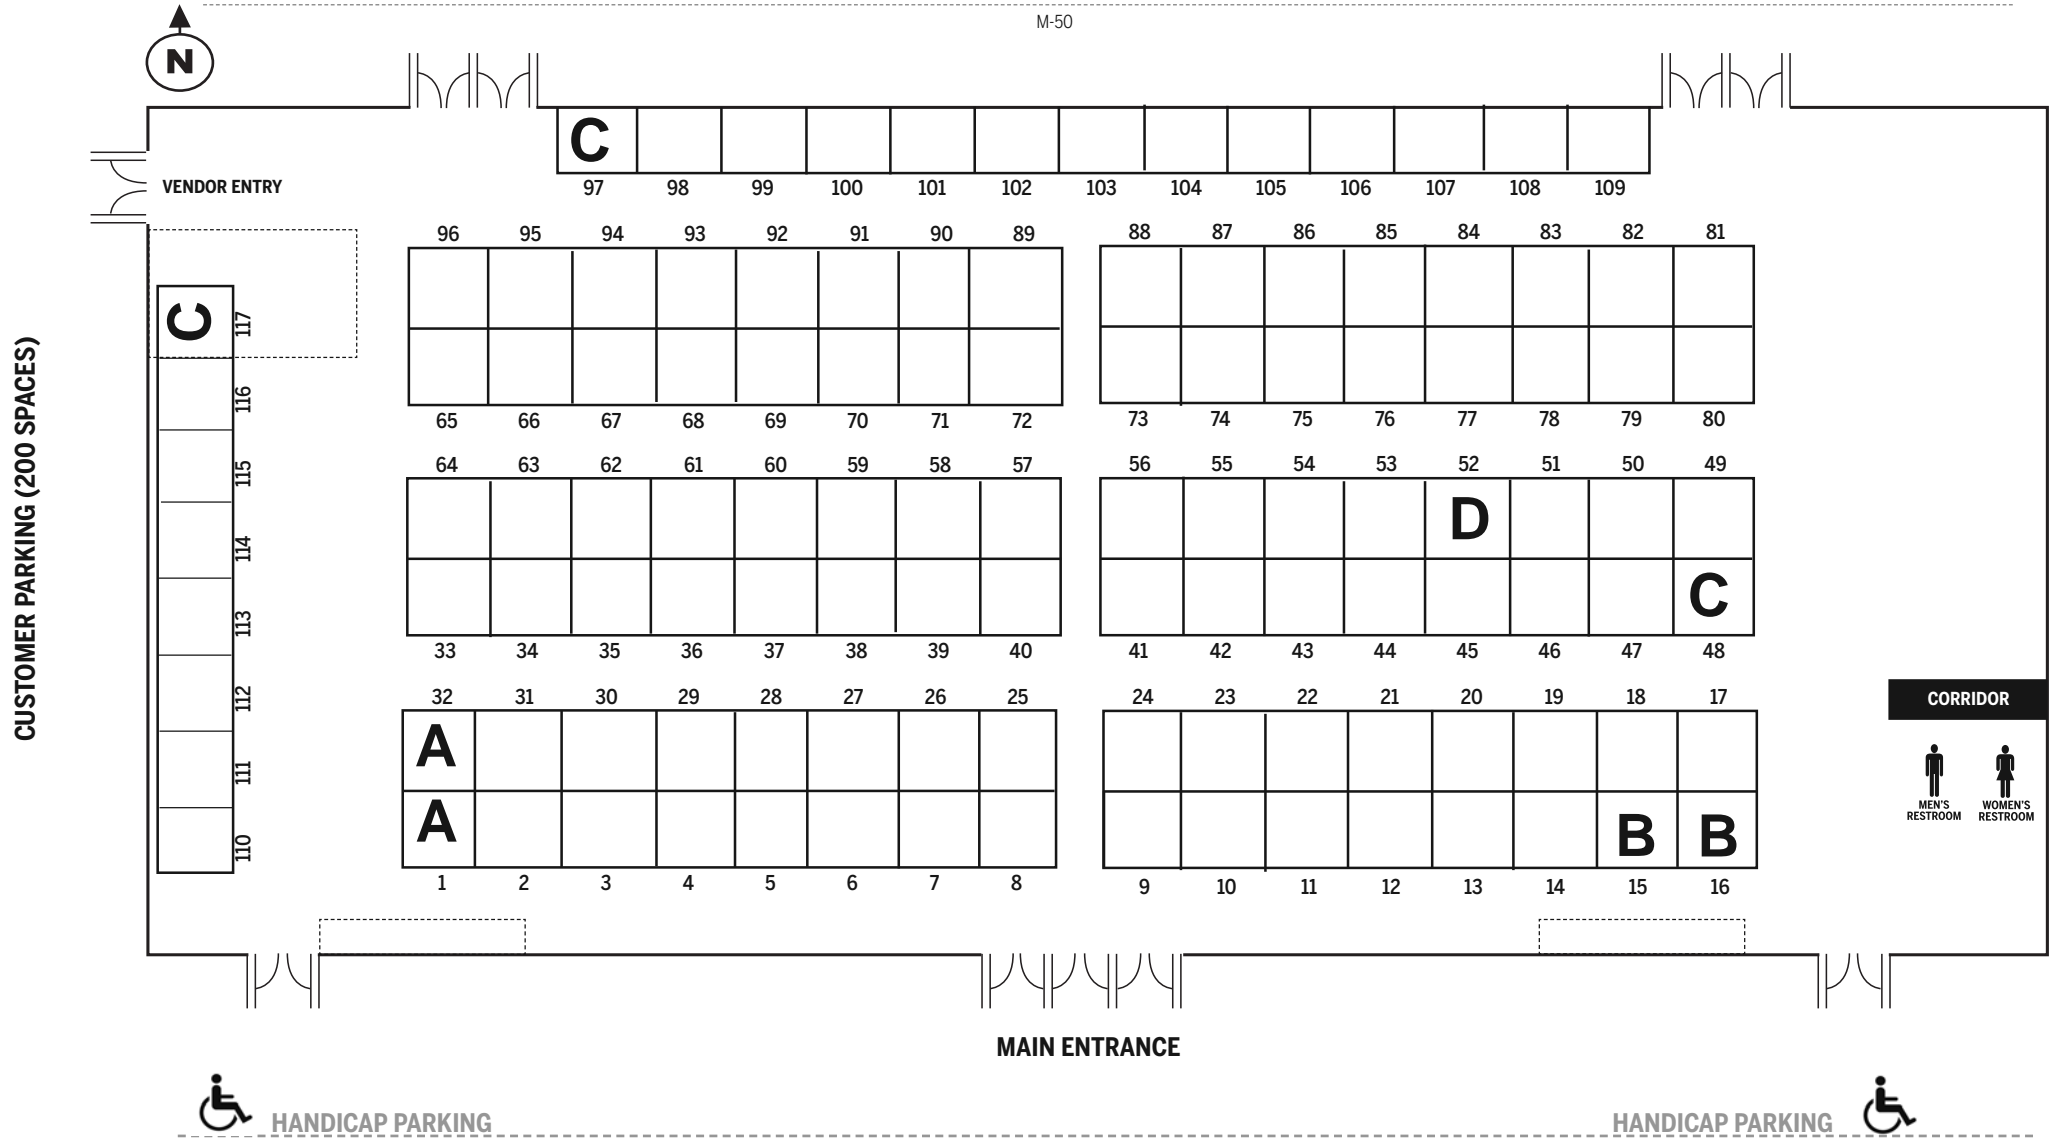

HOME BUILDER ASSOCIATION OF MONROE

Home & Lifestyle Show

EXAMPLE A
 Combination Booth
 Back-to-back endcap
\$1450

EXAMPLE B
 Combination Booth
 Side-by-Side including one endcap
\$1100

EXAMPLE C
 Single endcap
\$600

EXAMPLE D
 Interior booth
\$500